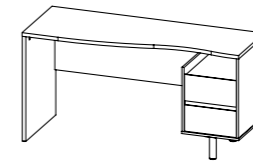

WE RECOMMEND...

Munich
bookcase

DESKS

80173 Desk

162.8 x 60.4 x 155.4 cm

64.1 x 23.8 x 59.2"

Colour: ak/49

80118 Desk

145 x 81 x 76.8 cm

57.1 x 31.9 x 30.2"

Colours: 49/ak - 49/cj - dj/dj - gm/ak

80123 Desk

120 x 56.1 x 76.4 cm

47.2 x 22.1 x 30.1"

Colour: 49/ak

80107 Desk

150 x 56.1 x 76.4 cm

59.1 x 22.1 x 30.1"

Colour: ak/49

80176 Desk

105.4 x 48 x 71.7 cm

41.5 x 18.9 x 28.2"

Colour: 49/ak

80169 Desk