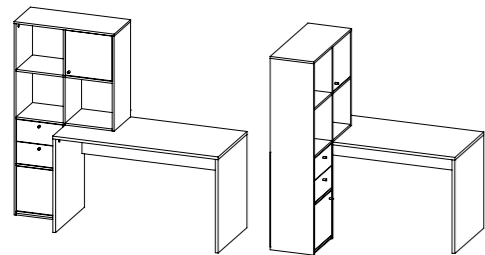

145 x 81 x 76.8 cm

57.1 x 31.9 x 30.2"

Colours: 49/ak - 49/cj - dj/dj - gm/ak

80123 Desk

120 x 56.1 x 76.4 cm

47.2 x 22.1 x 30.1"

Colour: 49/ak

80107 Desk

150 x 56.1 x 76.4 cm

59.1 x 22.1 x 30.1"

Colour: ak/49

80176 Desk

105.4 x 48 x 71.7 cm

41.5 x 18.9 x 28.2"

Colour: 49/ak

80169 Desk

170.1 x 60.3 x 151.2 cm

67 x 23.7 x 59.5"

Colour: ak/49

70482 Desk

138.4 x 101.6 x 141.1 cm

54.5 x 40 x 55.6"

Colour: 49/ak

80178 Desk