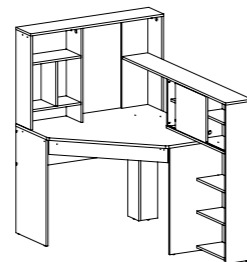

70482 Desk

138.4 x 101.6 x 141.1 cm

54.5 x 40 x 55.6"

Colour: 49/ak