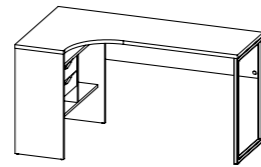

WE RECOMMEND...

Munich
bookcase

DESKS

80173 Desk

162.8 x 60.4 x 155.4 cm

64.1 x 23.8 x 59.2"

Colour: ak/49

80118 Desk

145 x 81 x 76.8 cm

57.1 x 31.9 x 30.2"

Colours: 49/ak - 49/cj - dj/dj - gm/ak

80123 Desk

120 x 56.1 x 76.4 cm

47.2 x 22.1 x 30.1"

Colour: 49/ak

80107 Desk