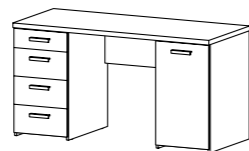

80134 Desk

120.1 x 48.1 x 72.6 cm
47.3 x 18.9 x 28.6"
Colours: 49/49 - ak/49 - ak/ak

70511 Desk

120.1 x 48.1 x 73.3 cm
47.3 x 18.9 x 28.9"
Colour: fl/fl

80120 Desk

110 x 60.2 x 76.4 cm
43.3 x 23.7 x 30.1"
Colour: 49