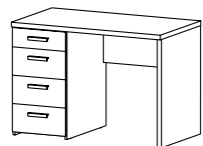

80120 Desk

110 x 60.2 x 76.4 cm
43.3 x 23.7 x 30.1"
Colour: 49