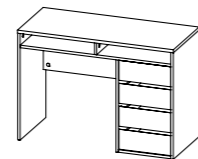

80157 Desk

110.2 x 48.2 x 77.4 cm
43.4 x 19 x 30.5"
Colours: gm/gm - uu/uu