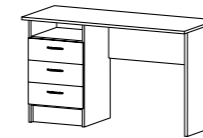

74.7 x 48.2 x 76.7 cm

29.4 x 19 x 30.2"

Colour: 49/cn

70481 Mobile file cabinet

40.2 x 48.2 x 76.9 cm

15.8 x 19 x 30.3"

Colour: 49/cn

DESKS AND MOBILE FILE CABINET

80106* Desk

125.8 x 51.6 x 76.5 cm
49.5 x 20.3 x 30.1"
Colours: 49 - 61

80122 Desk**

only sold as whole pallets (30 pcs.)
101.6 x 40 x 76.5 cm
40 x 15.7 x 30.1"
Colours: ak - dj - uu

80180 Desk

125.6 x 48.4 x 76.5 cm
49.4 x 19.1 x 30.1"
Colour: 49