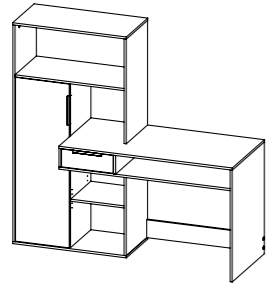

HANDLE-FREE DESKS

Tvilum's Function Plus 4 Drawer and 2 Shelf Desk provides ample storage for pens, pencils, papers and your laptop. Finished on all four sides in a stain resistant, high gloss melamine and with modesty panel, the Function Plus 4 Drawer and 2 Shelf Desk can be used against a wall or floated in the room.

80157 Desk Colour gm/gm

80157 Desk Colour uu/uu

FINISHES ON ALL 4 SIDES

In need of a functional yet stylish desk for your home office? The Function Plus Desk with 6 Shelf Bookcase by Tvilum provides not only a work station and ample storage space, but also the possibility of customizing the layout of the desk to meet your needs. Finished on all four sides, the Desk with 6 Shelf Bookcase can be floated in the center of a room. Or, use the 6 Shelf Bookcase as a stand-alone item along the wall. Featuring a modesty panel for your discretion and high edges to ensure nothing falls off the side, the Function Plus Desk with 6 Shelf Bookcase offers a multi-functional work station. The truffle and white two-tone color combination is made from a fade resistant, easy to clean foil surface, ensuring a long partnership with the Function Plus Desk with 6 Shelf Bookcase.

WE RECOMMEND...

Munich
bookcase

DESKS

80173 Desk

162.8 x 60.4 x 155.4 cm

64.1 x 23.8 x 59.2"

Colour: ak/49

80118 Desk

145 x 81 x 76.8 cm

57.1 x 31.9 x 30.2"

Colours: 49/ak - 49/cj - dj/dj - gm/ak

80123 Desk

120 x 56.1 x 76.4 cm

47.2 x 22.1 x 30.1"

Colour: 49/ak

80107 Desk