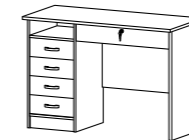

80163 Desk

109.3 x 48.5 x 75.6 cm
43 x 19.1 x 29.8"
Colours: 49/49 - ak/ak