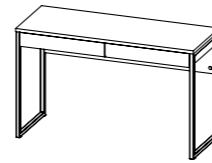

80180 Desk

125.6 x 48.4 x 76.5 cm
49.4 x 19.1 x 30.1"
Colour: 49