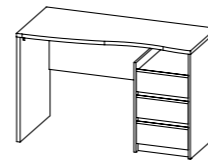

80157 Desk Colour gm/gm

80157 Desk Colour uu/uu

FINISHES ON ALL 4 SIDES

In need of a functional yet stylish desk for your home office? The Function Plus Desk with 6 Shelf Bookcase by Tvilum provides not only a work station and ample storage space, but also the possibility of customizing the layout of the desk to meet your needs. Finished on all four sides, the Desk with 6 Shelf Bookcase can be floated in the center of a room. Or, use the 6 Shelf Bookcase as a stand-alone item along the wall. Featuring a modesty panel for your discretion and high edges to ensure nothing falls off the side, the Function Plus Desk with 6 Shelf Bookcase offers a multi-functional work station. The truffle and white two-tone color combination is made from a fade resistant, easy to clean foil surface, ensuring a long partnership with the Function Plus Desk with 6 Shelf Bookcase.

WE RECOMMEND...

Munich
bookcase

DESKS

80173 Desk

162.8 x 60.4 x 155.4 cm

64.1 x 23.8 x 59.2"

Colour: ak/49

80118 Desk

145 x 81 x 76.8 cm

57.1 x 31.9 x 30.2"

Colours: 49/ak - 49/cj - dj/dj - gm/ak

80123 Desk

120 x 56.1 x 76.4 cm

47.2 x 22.1 x 30.1"

Colour: 49/ak

80107 Desk