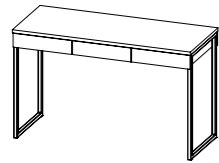

74.7 x 48.2 x 76.7 cm

29.4 x 19 x 30.2"

Colour: 49/cn

70481 Mobile file cabinet

40.2 x 48.2 x 76.9 cm

15.8 x 19 x 30.3"

Colour: 49/cn

DESKS AND MOBILE FILE CABINET

80106* Desk

125.8 x 51.6 x 76.5 cm
49.5 x 20.3 x 30.1"
Colours: 49 - 61

80122 Desk**

only sold as whole pallets (30 pcs.)
101.6 x 40 x 76.5 cm
40 x 15.7 x 30.1"
Colours: ak - dj - uu

80180 Desk

125.6 x 48.4 x 76.5 cm
49.4 x 19.1 x 30.1"
Colour: 49