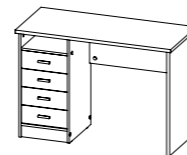

80146 Desk

110 x 48.5 x 76 cm
43.3 x 19.1 x 29.9"
Colour: 49 - ak