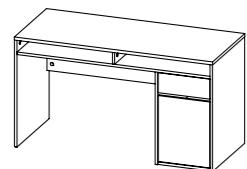

80121 Desk

145 x 60.2 x 76.4 cm
57.1 x 23.7 x 30.1"
Colours: 49 - 61 - ak/49 - ff/49

80146 Desk

110 x 48.5 x 76 cm
43.3 x 19.1 x 29.9"
Colour: 49 - ak

80163 Desk

109.3 x 48.5 x 75.6 cm
43 x 19.1 x 29.8"
Colours: 49/49 - ak/ak