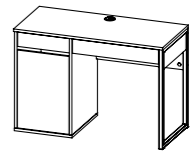

WE RECOMMEND...

Munich
bookcase

DESKS

80173 Desk

162.8 x 60.4 x 155.4 cm

64.1 x 23.8 x 59.2"

Colour: ak/49

80118 Desk

145 x 81 x 76.8 cm

57.1 x 31.9 x 30.2"

Colours: 49/ak - 49/cj - dj/dj - gm/ak

80123 Desk

120 x 56.1 x 76.4 cm

47.2 x 22.1 x 30.1"

Colour: 49/ak

80107 Desk

150 x 56.1 x 76.4 cm

59.1 x 22.1 x 30.1"

Colour: ak/49

80176 Desk

105.4 x 48 x 71.7 cm

41.5 x 18.9 x 28.2"

Colour: 49/ak

80169 Desk