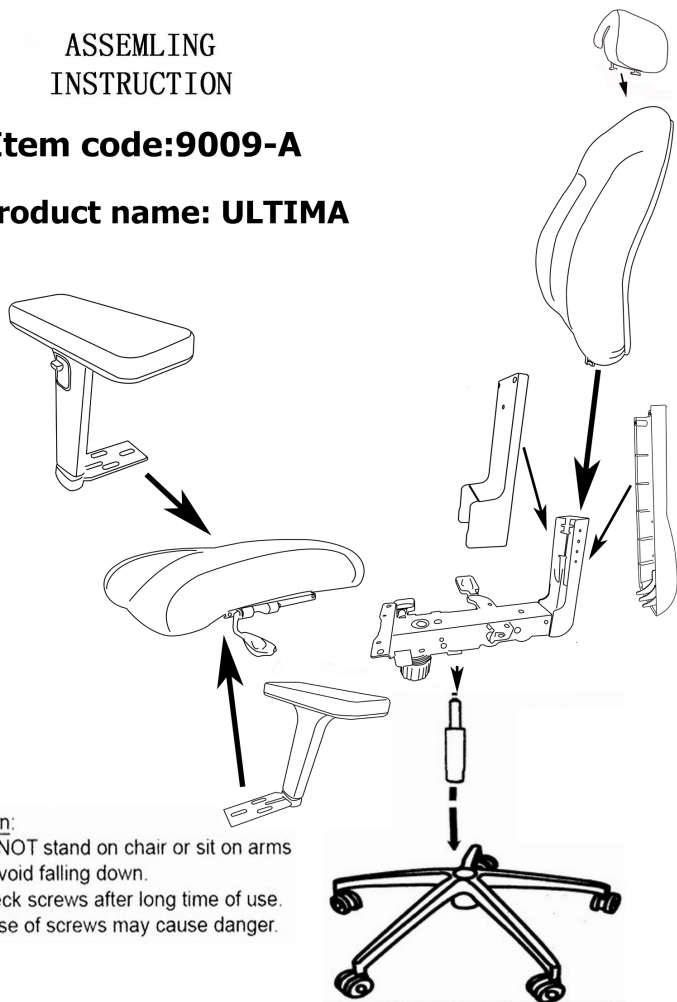

ASSEMBLING
INSTRUCTION

Item code:9009-A

Product name: ULTIMA

Caution:

- 1) Do NOT stand on chair or sit on arms to avoid falling down.
- 2) Check screws after long time of use. Loose of screws may cause danger.