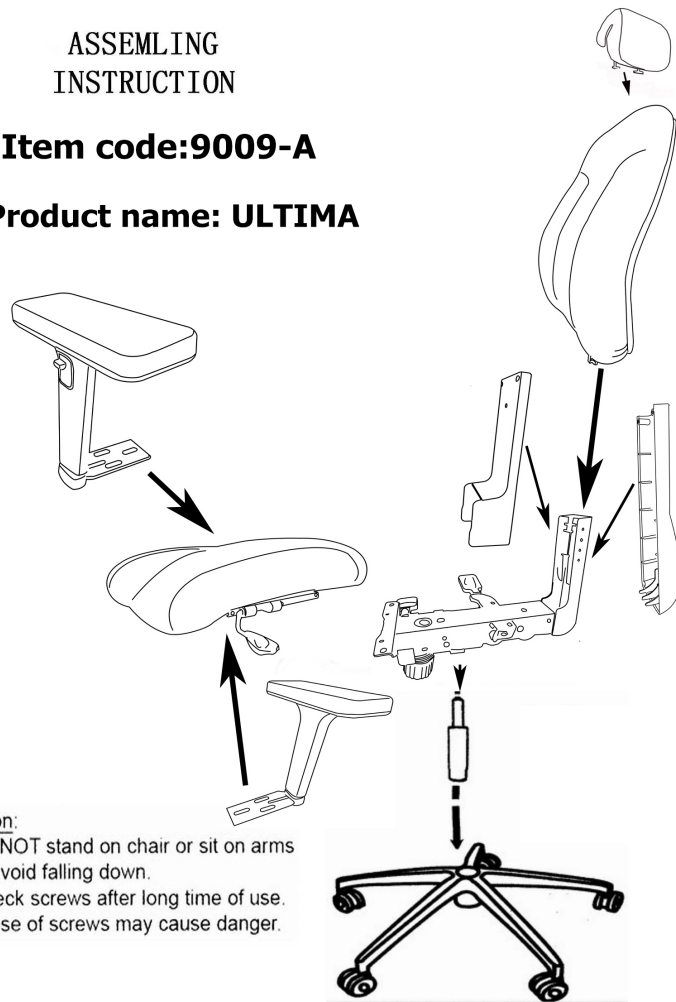

ASSEMBLING
INSTRUCTION

Item code:9009-A

Product name: ULTIMA

Caution:

- 1) Do NOT stand on chair or sit on arms to avoid falling down.
- 2) Check screws after long time of use. Loose of screws may cause danger.