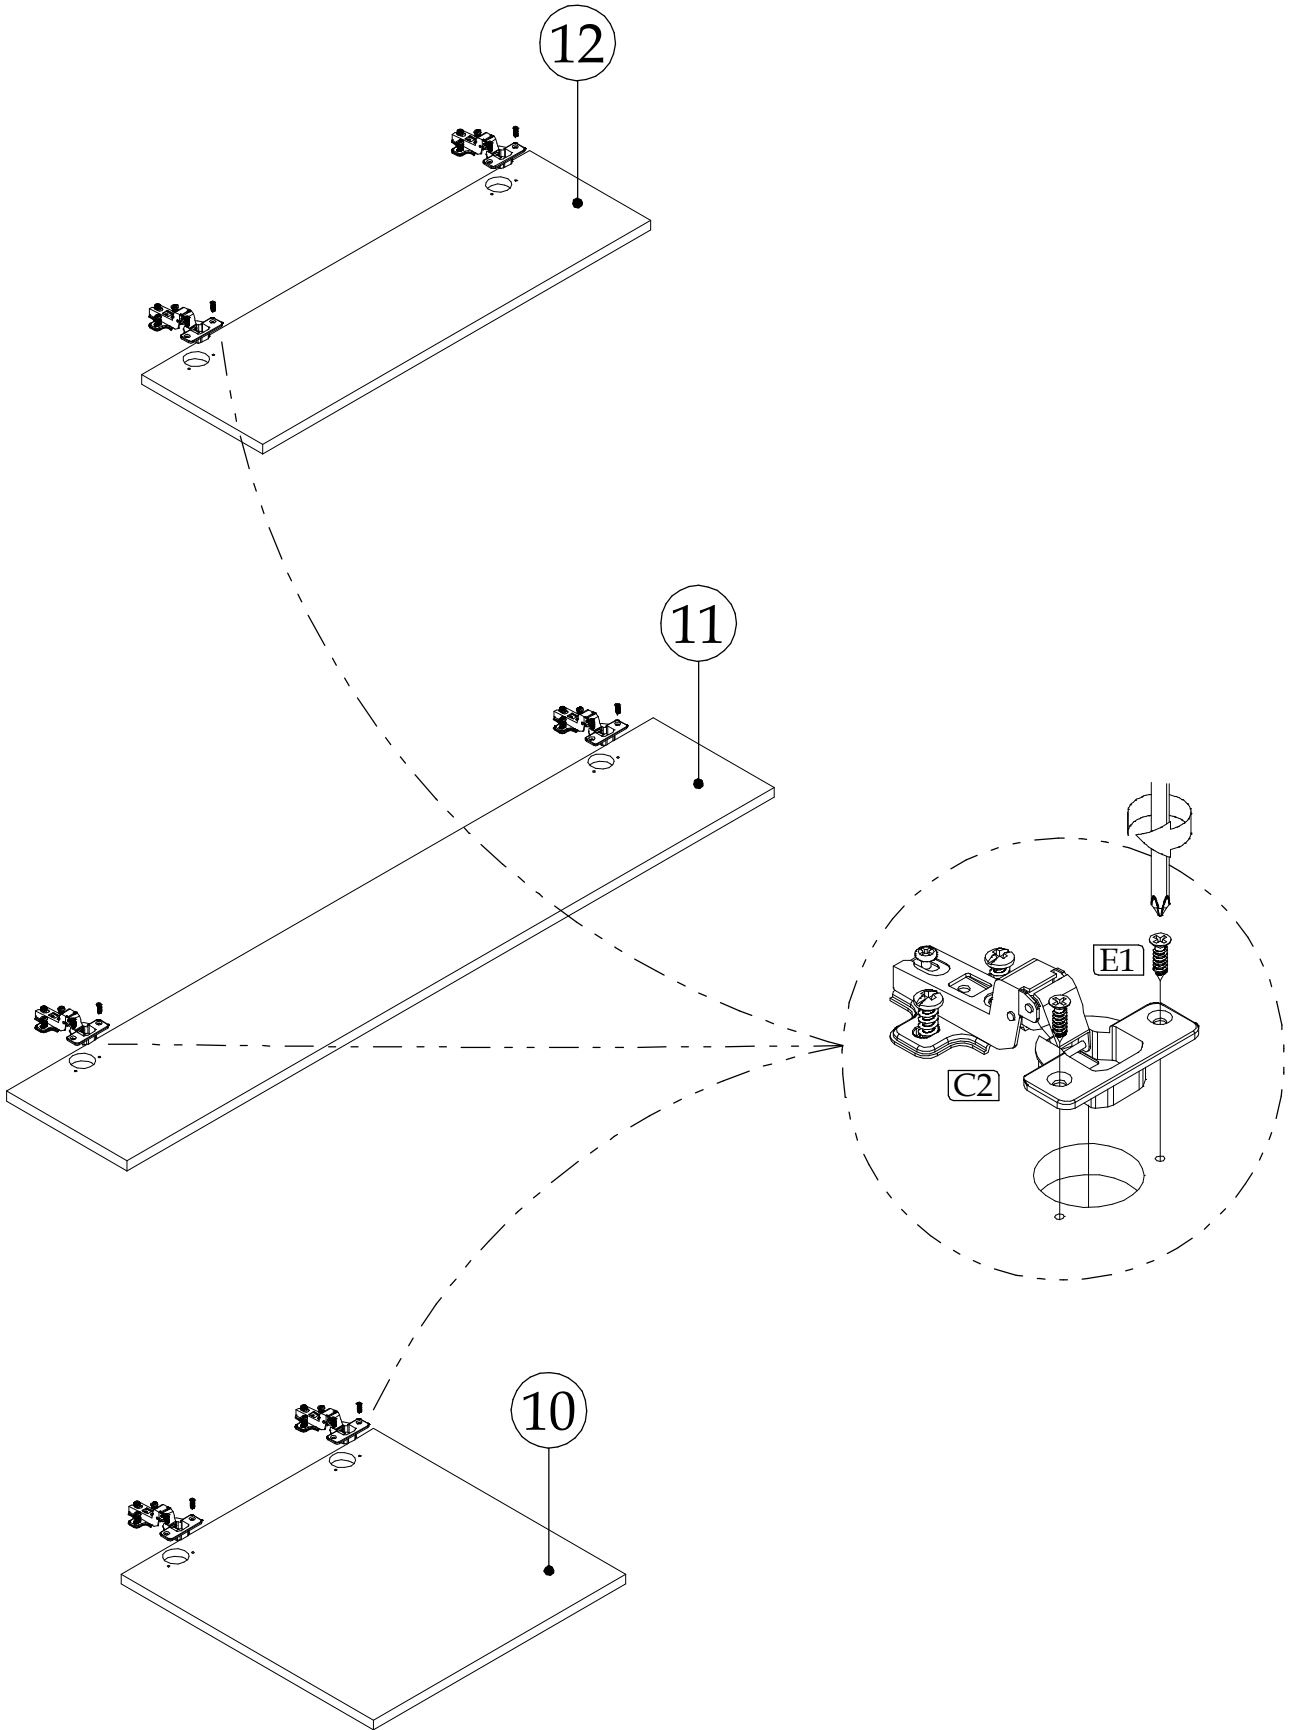

VENICE WIT-3D

60 min

UK: Assembly instructions

DE: Montageanleitung

FR: Instructions de montage

IT: Istruzioni di montaggio

PL: Instrukcja montażu

PART/INDEKS	SIZE/WYMIAR	QTY/IL
1	509x400x16mm	1
2	1706x400x16mm	1
3	1214x400x16mm	1
4	1706x400x16mm	1
5	230x400x16mm	1
6	230x373x16mm	1
7	476x400x16mm	1
8	509x400x16mm	1
9	1733x251x3mm ("+"-1mm)	2
10	472x472x16mm	1
11	210x226x16mm	1
12	726x226x16mm	1
13	228x373x16mm	2

▶ 1

▶ 2

▶ 3

▶ 4

▶ 5

▶ 6

▶ 7

8