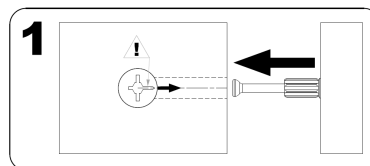

VENICE WIT-3D

60 min

UK: Assembly instructions

DE: Montageanleitung

FR: Instructions de montage

IT: Istruzioni di montaggio

PL: Instrukcja montażu

PART/INDEKS	SIZE/WYMIAR	QTY/IL
1	509x400x16mm	1
2	1706x400x16mm	1
3	1214x400x16mm	1
4	1706x400x16mm	1
5	230x400x16mm	1
6	230x373x16mm	1
7	476x400x16mm	1
8	509x400x16mm	1
9	1733x251x3mm ("+"-1mm)	2
10	472x472x16mm	1
11	210x226x16mm	1
12	726x226x16mm	1
13	228x373x16mm	2

▶ 1

▶ 2

▶ 3

▶ 4

▶ 5

▶ 6

▶ 7

8