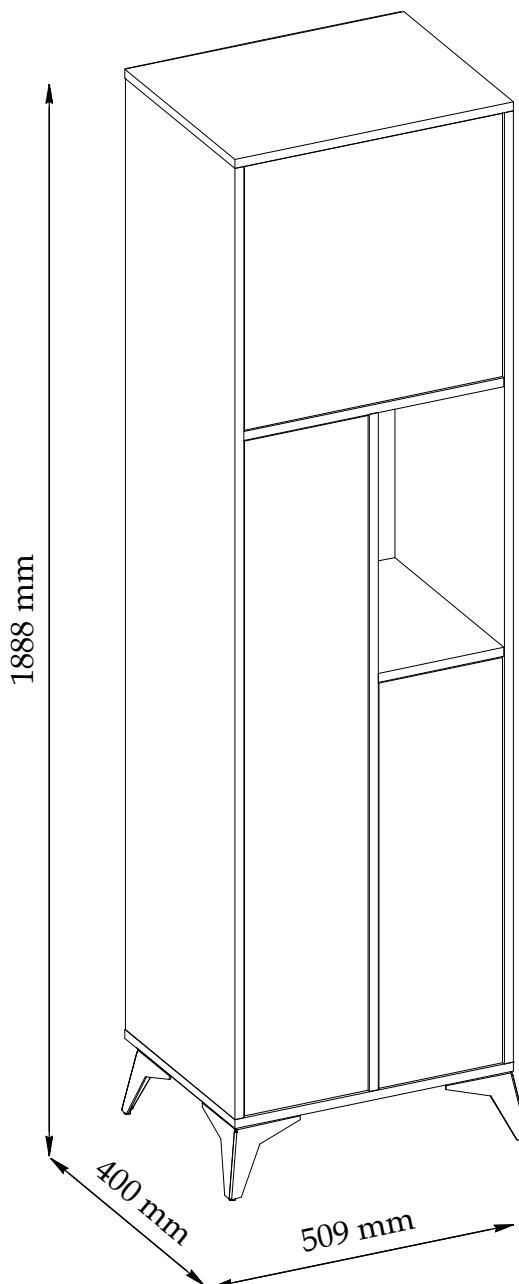

VENICE WIT-3D

60 min

UK: Assembly instructions

DE: Montageanleitung

FR: Instructions de montage

IT: Istruzioni di montaggio

PL: Instrukcja montażu

PART/INDEKS	SIZE/WYMIAR	QTY/IL
1	509x400x16mm	1
2	1706x400x16mm	1
3	1214x400x16mm	1
4	1706x400x16mm	1
5	230x400x16mm	1
6	230x373x16mm	1
7	476x400x16mm	1
8	509x400x16mm	1
9	1733x251x3mm ("+"-1mm)	2
10	472x472x16mm	1
11	210x226x16mm	1
12	726x226x16mm	1
13	228x373x16mm	2

▶ 1

▶ 2

▶ 3

▶ 4

▶ 5

▶ 6

▶ 7

8