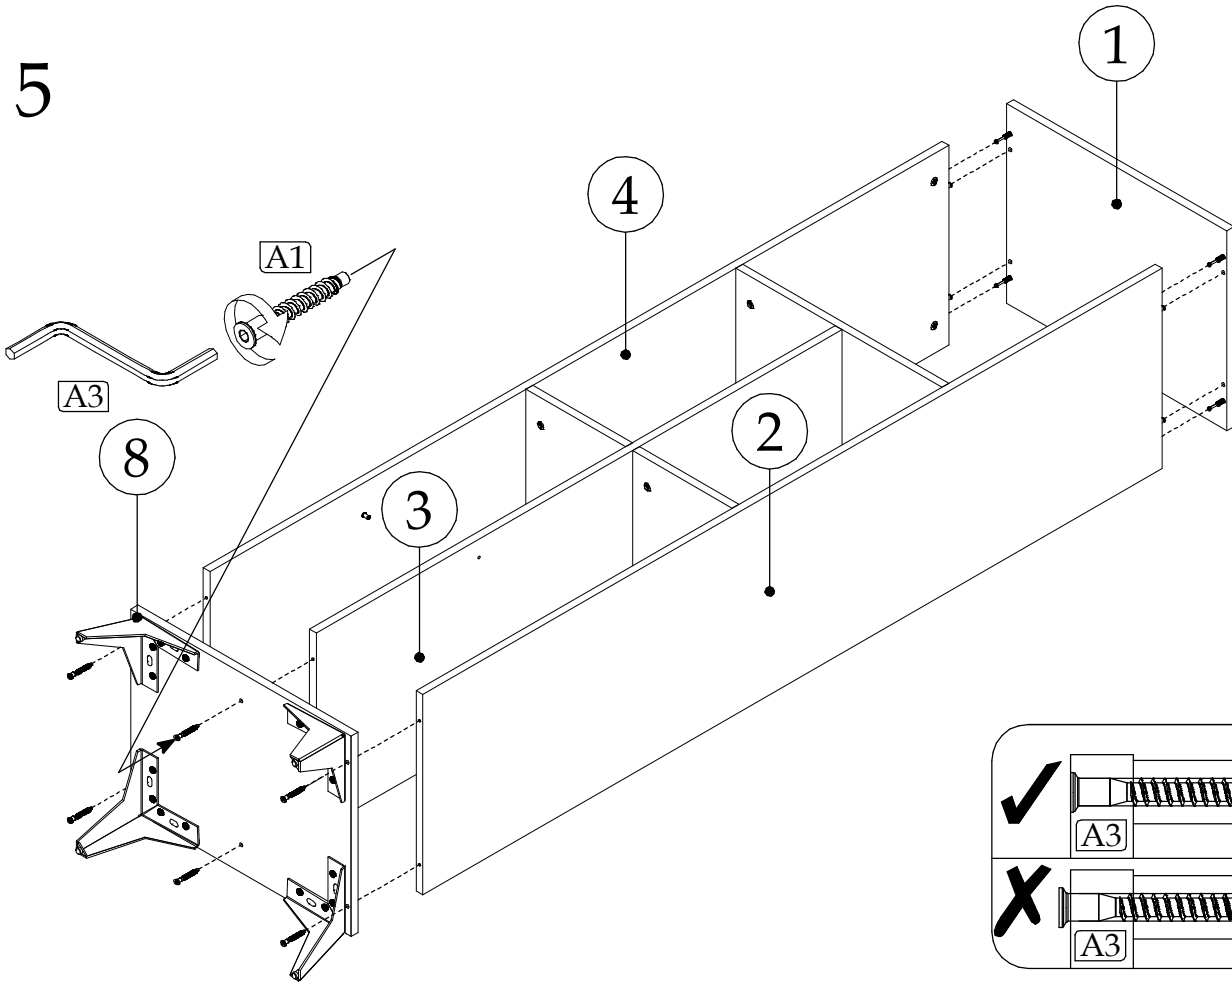

VENICE WIT-3D

60 min

UK: Assembly instructions

DE: Montageanleitung

FR: Instructions de montage

IT: Istruzioni di montaggio

PL: Instrukcja montażu

PART/INDEKS	SIZE/WYMIAR	QTY/IL
1	509x400x16mm	1
2	1706x400x16mm	1
3	1214x400x16mm	1
4	1706x400x16mm	1
5	230x400x16mm	1
6	230x373x16mm	1
7	476x400x16mm	1
8	509x400x16mm	1
9	1733x251x3mm ("+"-1mm)	2
10	472x472x16mm	1
11	210x226x16mm	1
12	726x226x16mm	1
13	228x373x16mm	2

▶ 1

▶ 2

▶ 3

▶ 4

▶ 5

▶ 6

▶ 7

8