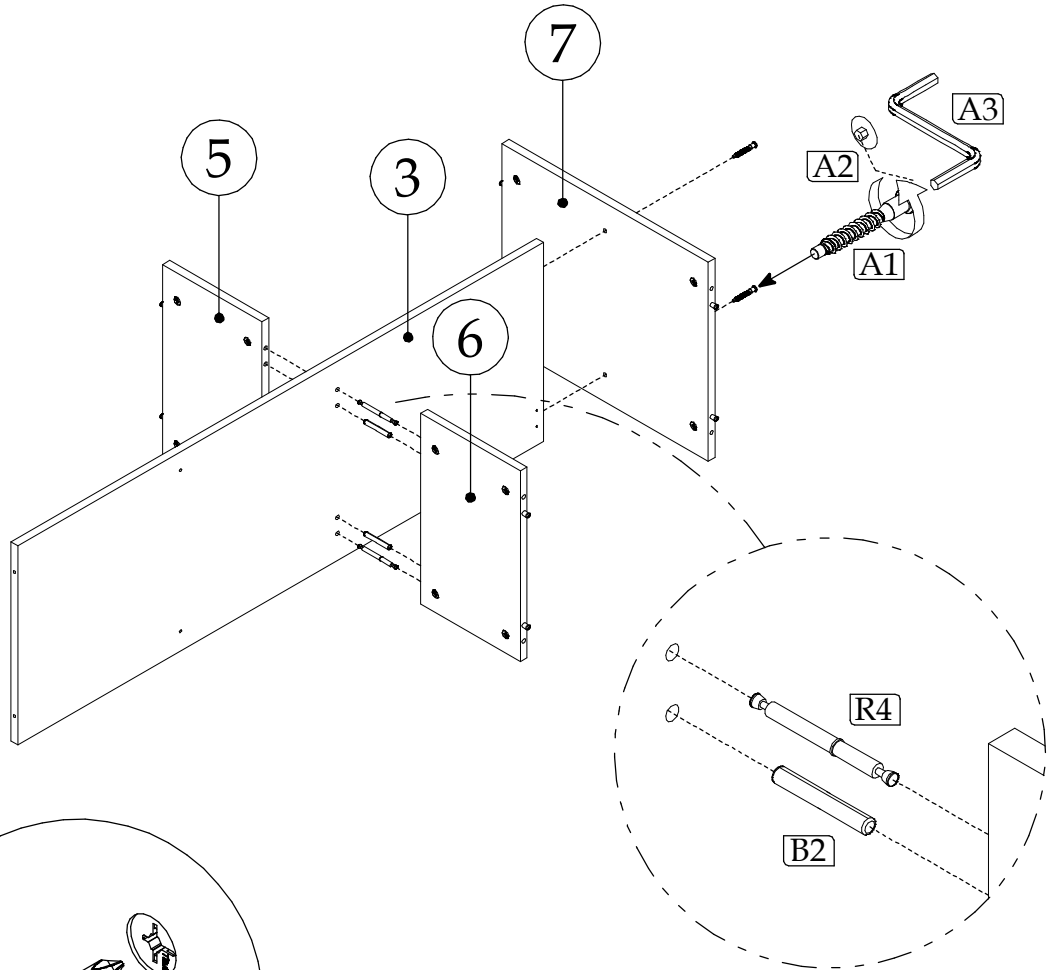

VENICE WIT-3D

60 min

UK: Assembly instructions

DE: Montageanleitung

FR: Instructions de montage

IT: Istruzioni di montaggio

PL: Instrukcja montażu

PART/INDEKS	SIZE/WYMIAR	QTY/IL
1	509x400x16mm	1
2	1706x400x16mm	1
3	1214x400x16mm	1
4	1706x400x16mm	1
5	230x400x16mm	1
6	230x373x16mm	1
7	476x400x16mm	1
8	509x400x16mm	1
9	1733x251x3mm ("+"-1mm)	2
10	472x472x16mm	1
11	210x226x16mm	1
12	726x226x16mm	1
13	228x373x16mm	2

▶ 1

▶ 2

▶ 3

▶ 4

▶ 5

▶ 6

▶ 7

8