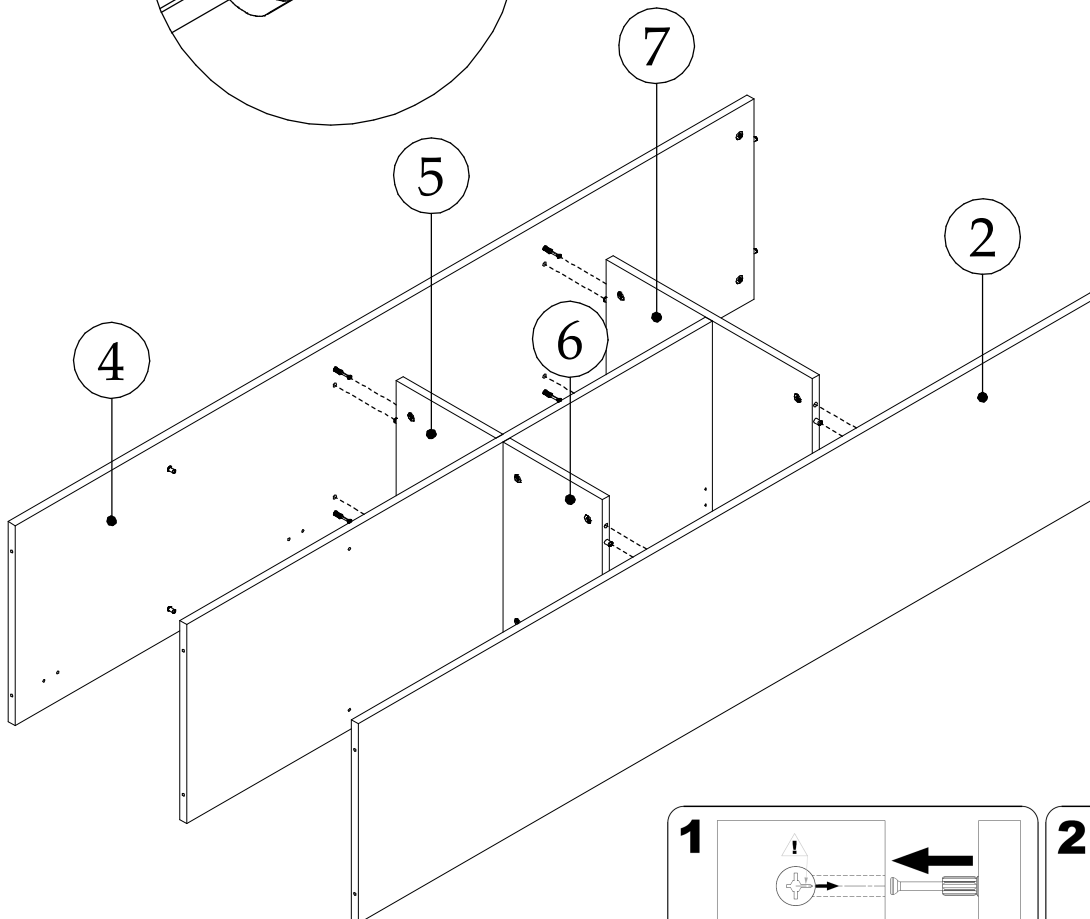

VENICE WIT-3D

60 min

UK: Assembly instructions

DE: Montageanleitung

FR: Instructions de montage

IT: Istruzioni di montaggio

PL: Instrukcja montażu

PART/INDEKS	SIZE/WYMIAR	QTY/IL
1	509x400x16mm	1
2	1706x400x16mm	1
3	1214x400x16mm	1
4	1706x400x16mm	1
5	230x400x16mm	1
6	230x373x16mm	1
7	476x400x16mm	1
8	509x400x16mm	1
9	1733x251x3mm ("+"-1mm)	2
10	472x472x16mm	1
11	210x226x16mm	1
12	726x226x16mm	1
13	228x373x16mm	2

▶ 1

▶ 2

▶ 3

▶ 4

▶ 5

▶ 6

▶ 7

8