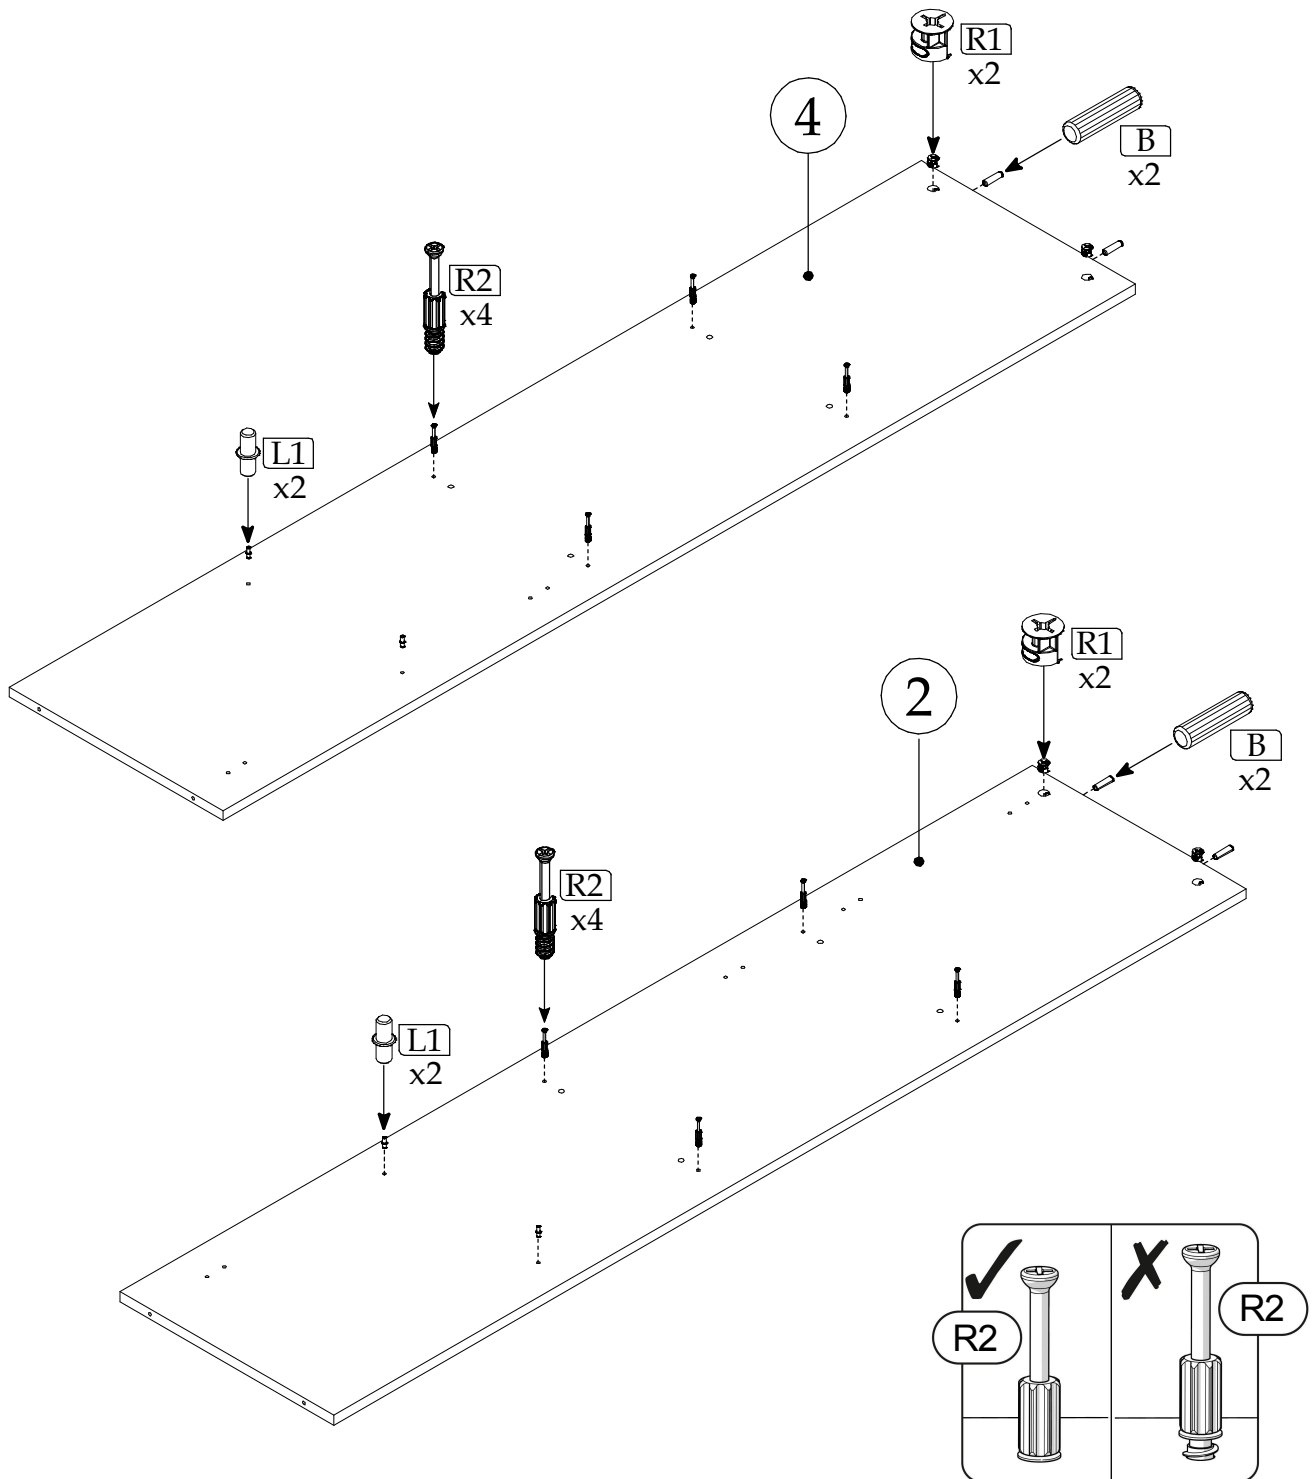

VENICE WIT-3D

60 min

UK: Assembly instructions

DE: Montageanleitung

FR: Instructions de montage

IT: Istruzioni di montaggio

PL: Instrukcja montażu

PART/INDEKS	SIZE/WYMIAR	QTY/IL
1	509x400x16mm	1
2	1706x400x16mm	1
3	1214x400x16mm	1
4	1706x400x16mm	1
5	230x400x16mm	1
6	230x373x16mm	1
7	476x400x16mm	1
8	509x400x16mm	1
9	1733x251x3mm ("+"-1mm)	2
10	472x472x16mm	1
11	210x226x16mm	1
12	726x226x16mm	1
13	228x373x16mm	2

▶ 1

▶ 2

▶ 3

▶ 4

▶ 5

▶ 6

▶ 7

8