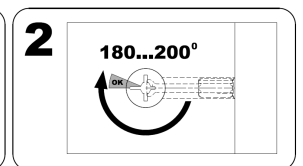

VENICE WIT-3D

60 min

UK: Assembly instructions

DE: Montageanleitung

FR: Instructions de montage

IT: Istruzioni di montaggio

PL: Instrukcja montażu

PART/INDEKS	SIZE/WYMIAR	QTY/IL
1	509x400x16mm	1
2	1706x400x16mm	1
3	1214x400x16mm	1
4	1706x400x16mm	1
5	230x400x16mm	1
6	230x373x16mm	1
7	476x400x16mm	1
8	509x400x16mm	1
9	1733x251x3mm ("+"-1mm)	2
10	472x472x16mm	1
11	210x226x16mm	1
12	726x226x16mm	1
13	228x373x16mm	2

▶ 1

▶ 2

▶ 3

▶ 4

▶ 5

▶ 6

▶ 7

8