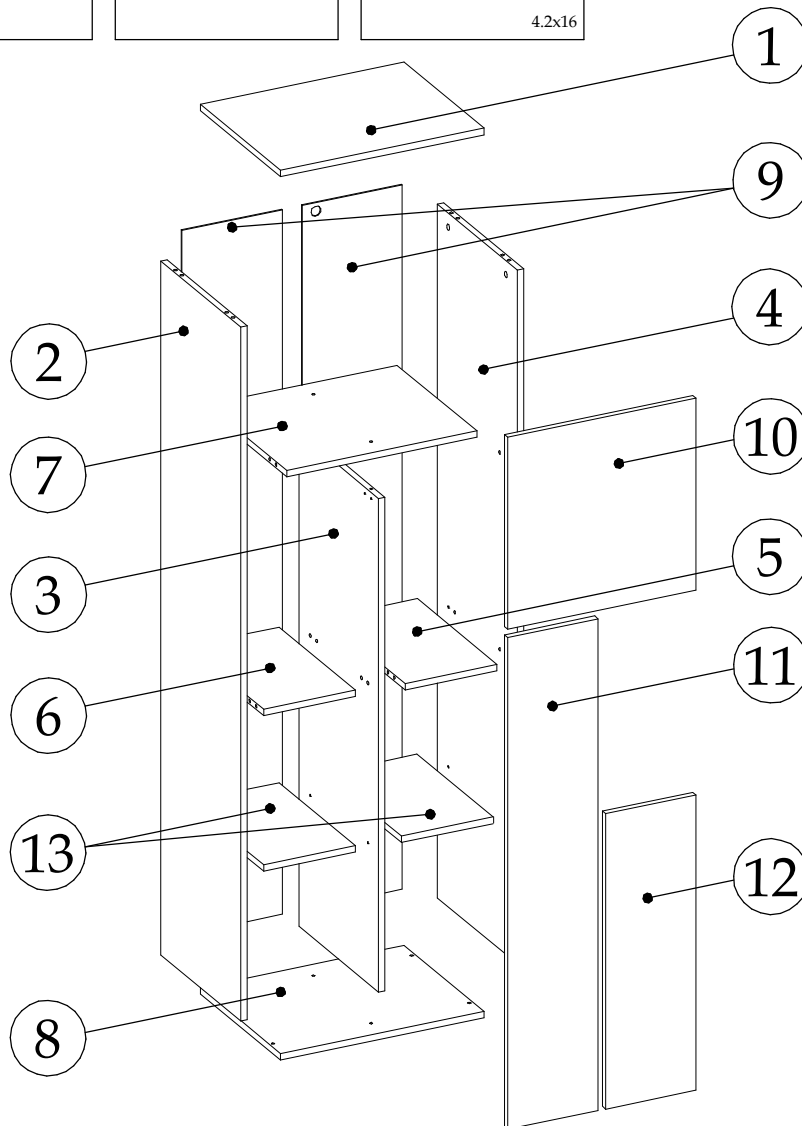

VENICE WIT-3D

60 min

UK: Assembly instructions

DE: Montageanleitung

FR: Instructions de montage

IT: Istruzioni di montaggio

PL: Instrukcja montażu

PART/INDEKS	SIZE/WYMIAR	QTY/IL
1	509x400x16mm	1
2	1706x400x16mm	1
3	1214x400x16mm	1
4	1706x400x16mm	1
5	230x400x16mm	1
6	230x373x16mm	1
7	476x400x16mm	1
8	509x400x16mm	1
9	1733x251x3mm ("+"-1mm)	2
10	472x472x16mm	1
11	210x226x16mm	1
12	726x226x16mm	1
13	228x373x16mm	2

▶ 1

▶ 2

▶ 3

▶ 4

▶ 5

▶ 6

▶ 7

8