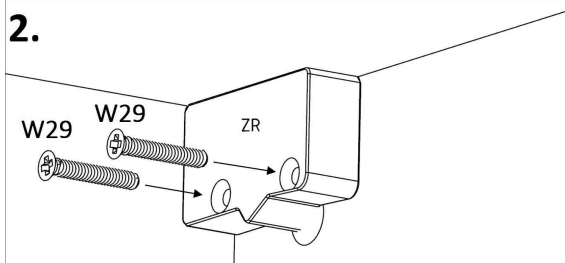

Elements				Accessories	
SYMBOL	LENGTH	WIDTH	QUANTITY	SYMBOL	QUANTITY
BL [1]	355	332	1	A1	1
BP [2]	355	332	1	G	18
FT [3]	496	378	2	K	12
P1 [4]	338	307	1	K1	6
P2 [5]	338	307	1	KN	4
PC1 [6]	512	361	1	KRD (attached to the electric fireplace)	62
PC2 [7]	512	361	1	M	12
WD [8]	1764	313	1	PRE	4
WG [9]	1798	332	1	SK2 (attached to the electric fireplace)	1
				ST	6
				T	12
				W16	8
				W29	8
				W4	4
				W60	6
				WK (attached to the electric fireplace)	6
				WKL2 (attached to the electric fireplace)	1
				WM	1
				Z	12
				ZP	4
				ZR	4

9.

ZR

x4

WM

1.

2.

1.

2.