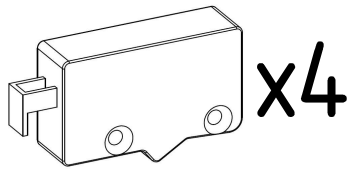

9.

ZR

x4

WM

1.

2.

1.

2.

3.

4.