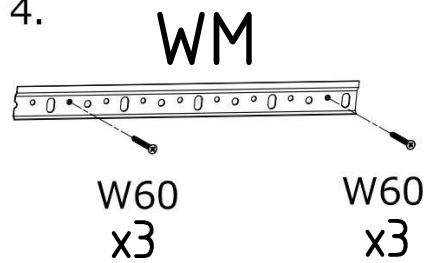

9.

ZR

x4

WM

1.

2.

1.

2.

3.

4.