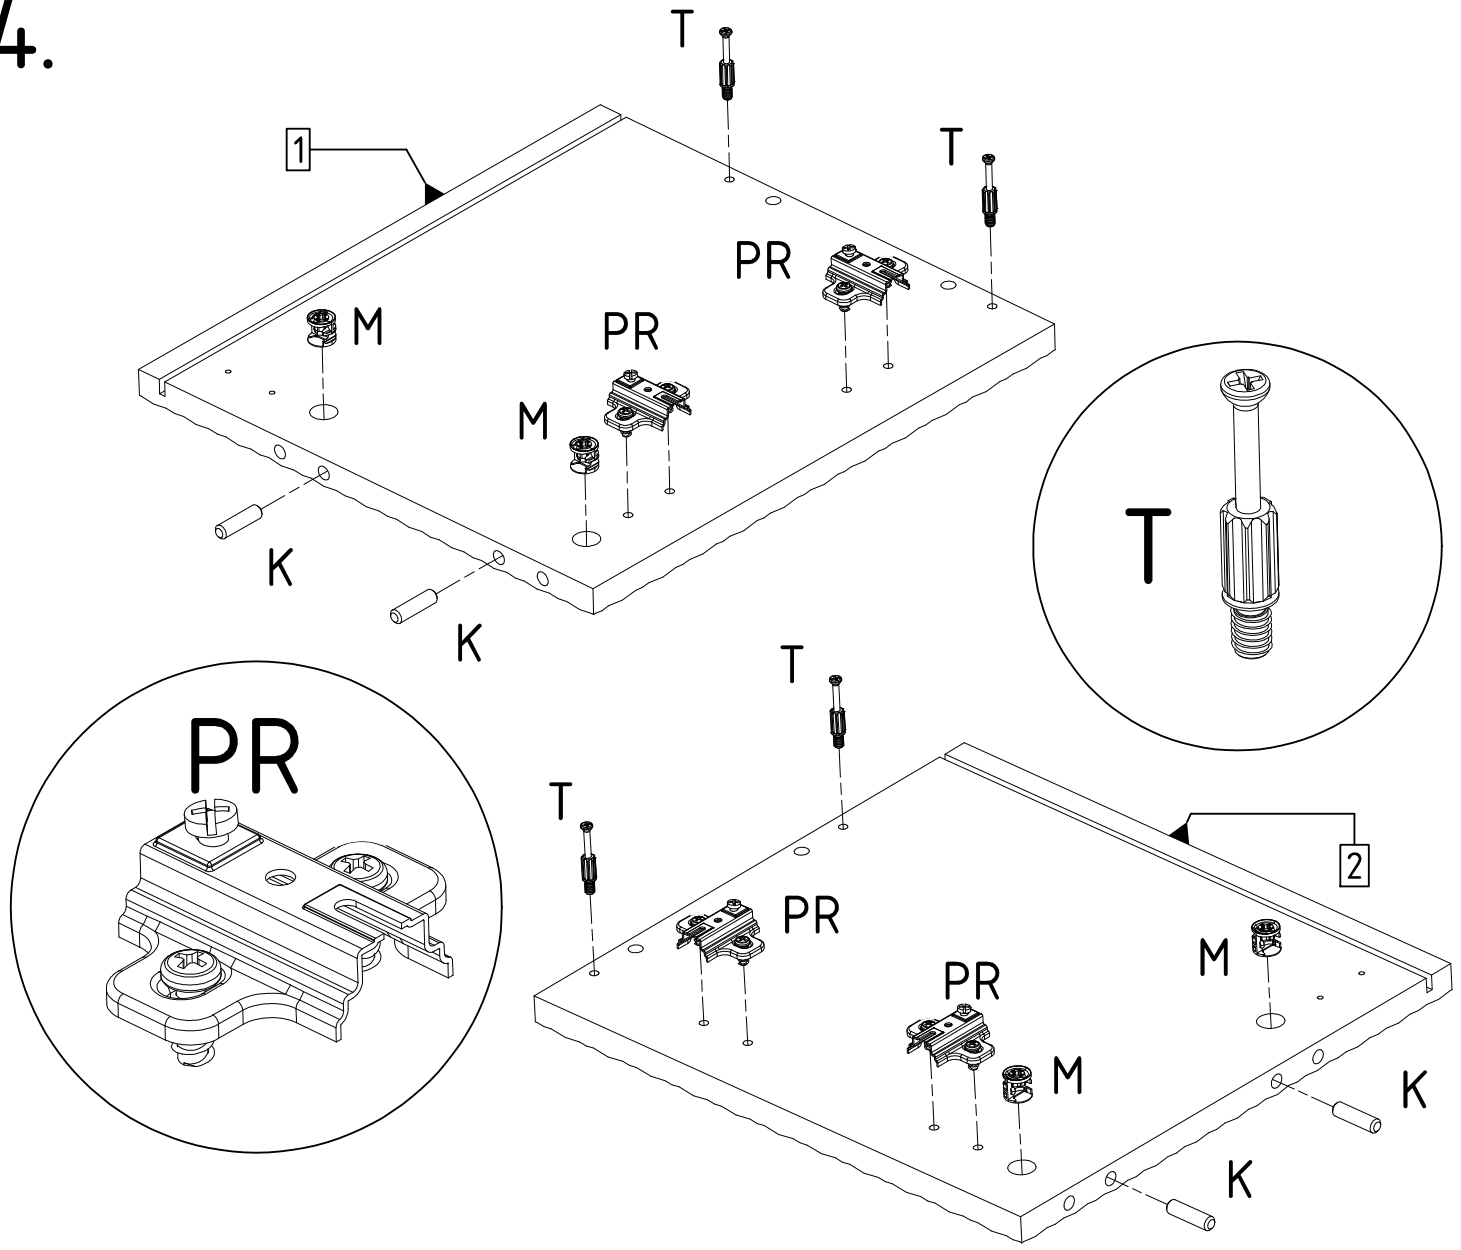

Elements				Accessories	
SYMBOL	LENGTH	WIDTH	QUANTITY	SYMBOL	QUANTITY
BL [1]	355	332	1	A1	1
BP [2]	355	332	1	G	18
FT [3]	496	378	2	K	12
P1 [4]	338	307	1	K1	6
P2 [5]	338	307	1	KN	4
PC1 [6]	512	361	1	KRD (attached to the electric fireplace)	62
PC2 [7]	512	361	1	M	12
WD [8]	1764	313	1	PRE	4
WG [9]	1798	332	1	SK2 (attached to the electric fireplace)	1
				ST	6
				T	12
				W16	8
				W29	8
				W4	4
				W60	6
				WK (attached to the electric fireplace)	6
				WKL2 (attached to the electric fireplace)	1
				WM	1
				Z	12
				ZP	4
				ZR	4

1.

2.

3.

4.

5.

6.

7.

8.