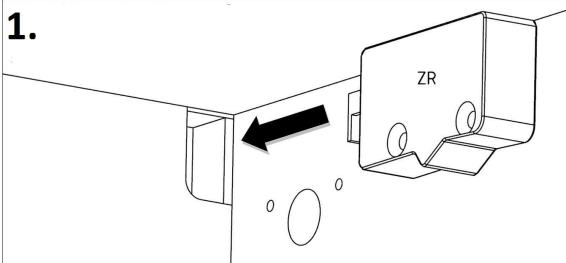

9.

ZR

x4

WM

1.

2.

1.

2.

3.

4.