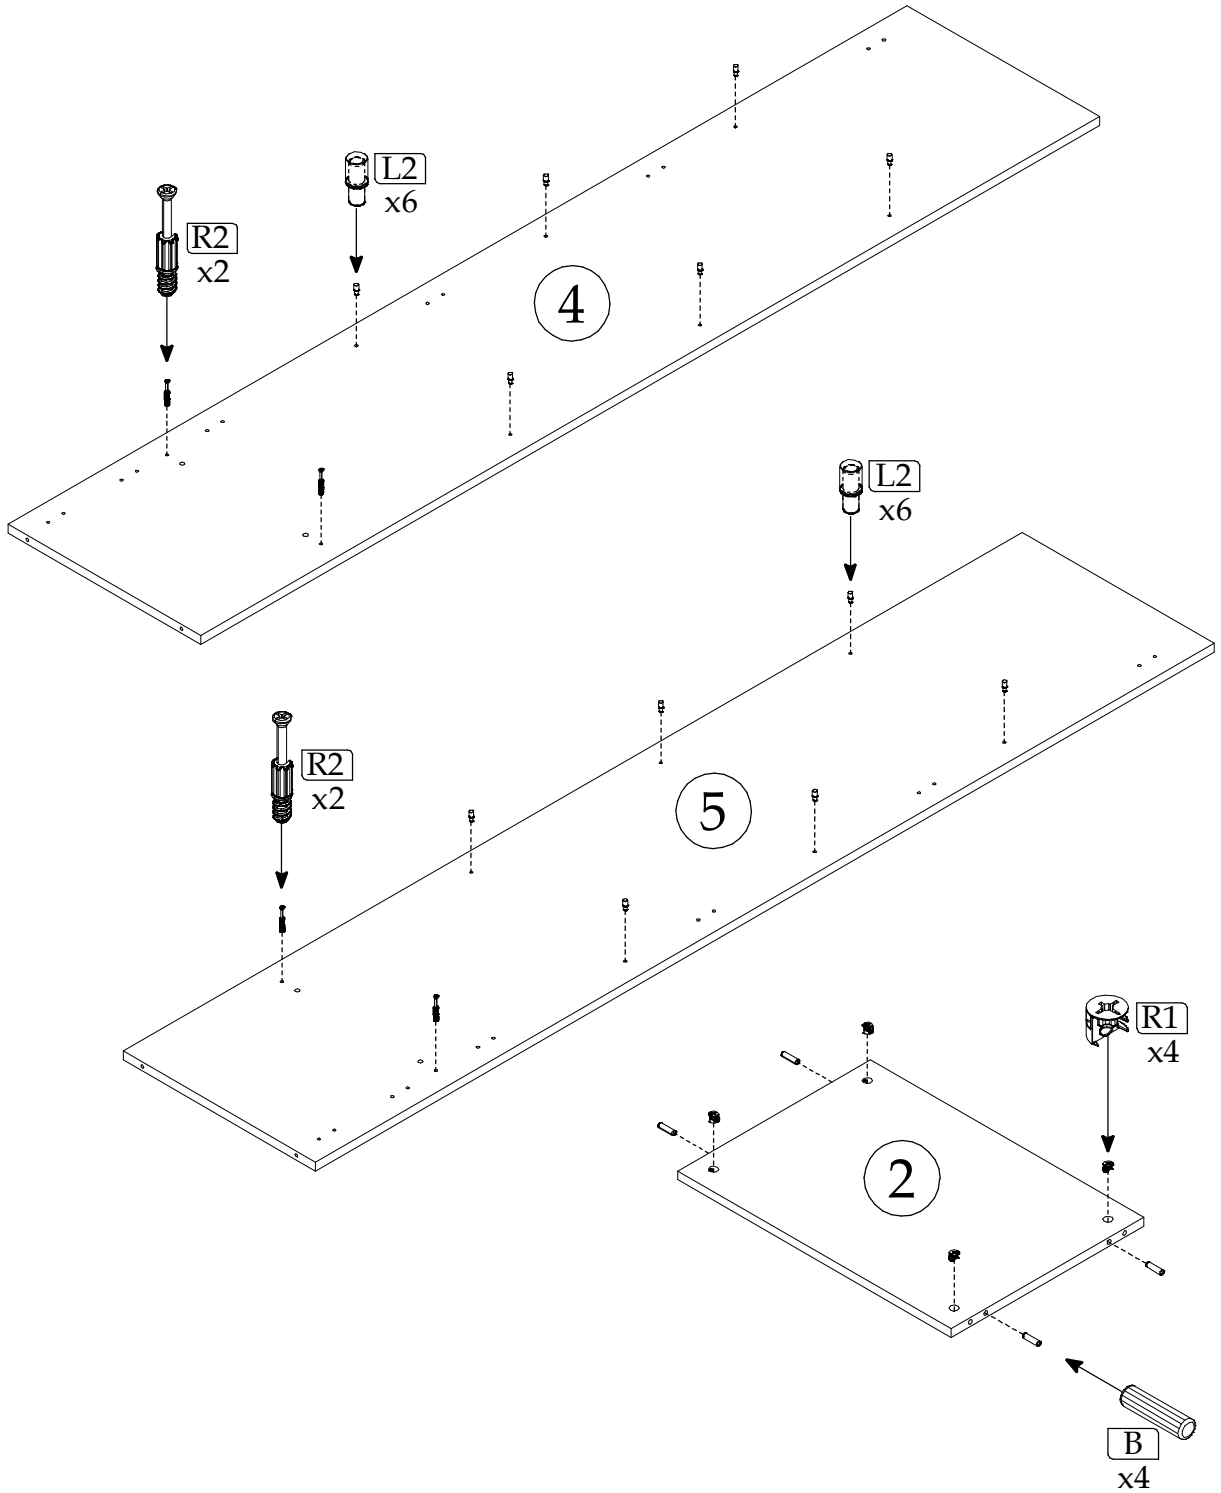

L

1925 mm

420 mm

601 mm

PART/ INDEKS	SIZE/WYMIAR	QTY/IL
1	601x420x16mm	1
2	566x400x16mm	1
3	601x400x16mm	1
4	1868x400x16mm	1
5	1868x400x16mm	1
6a	1590x595x3mm ("+"-1mm)	1
6b	300x595x3mm ("+"-1mm)	1
7	565x390x5mm	3
8	1574x596x16mm	1
9	300x596x16mm	1

► 1

▶ 2

▶ 3

▶ 4

▶ 5

▶ 6

▶ 7

▶ 8