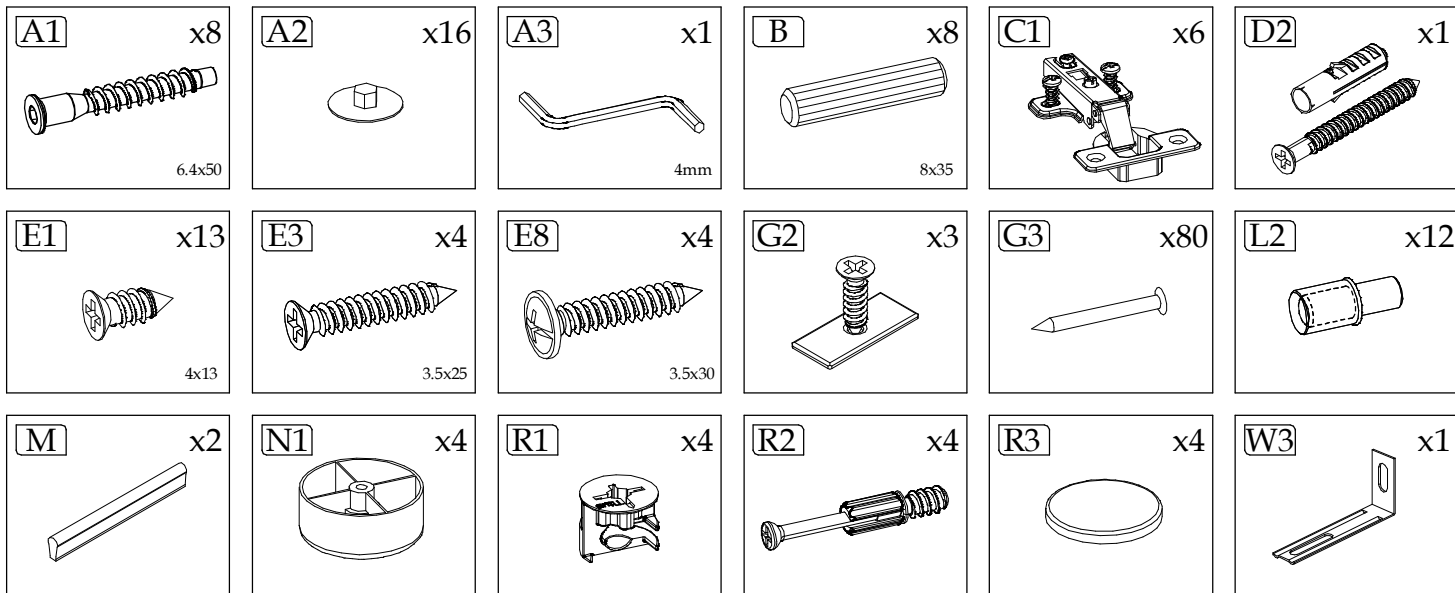

L

1925 mm

420 mm

601 mm

PART/ INDEKS	SIZE/WYMIAR	QTY/IL
1	601x420x16mm	1
2	566x400x16mm	1
3	601x400x16mm	1
4	1868x400x16mm	1
5	1868x400x16mm	1
6a	1590x595x3mm ("+"-1mm)	1
6b	300x595x3mm ("+"-1mm)	1
7	565x390x5mm	3
8	1574x596x16mm	1
9	300x596x16mm	1

► 1

▶ 2

▶ 3

▶ 4

▶ 5

▶ 6

▶ 7

▶ 8