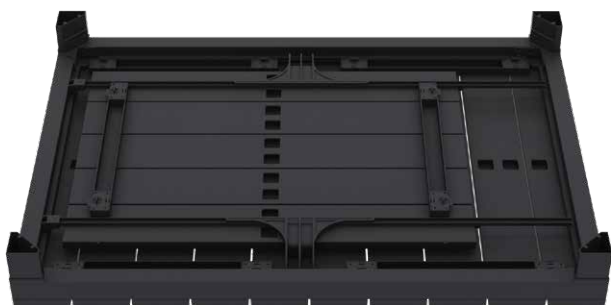

PLEASE READ BEFORE ASSEMBLY

To protect parts during assembly please place them on a soft surface like soft mat, rug or blanket.

TO CLEAN

- Do use lots of water
- Do hose down
- Do wipe with wet cloth
- Do use mild soaps like Dawn or Windex

DO NOT

- Do NOT use bleach
- Do NOT power wash
- Do NOT pressure wash
- Do NOT use abrasive cleaning agents

A1